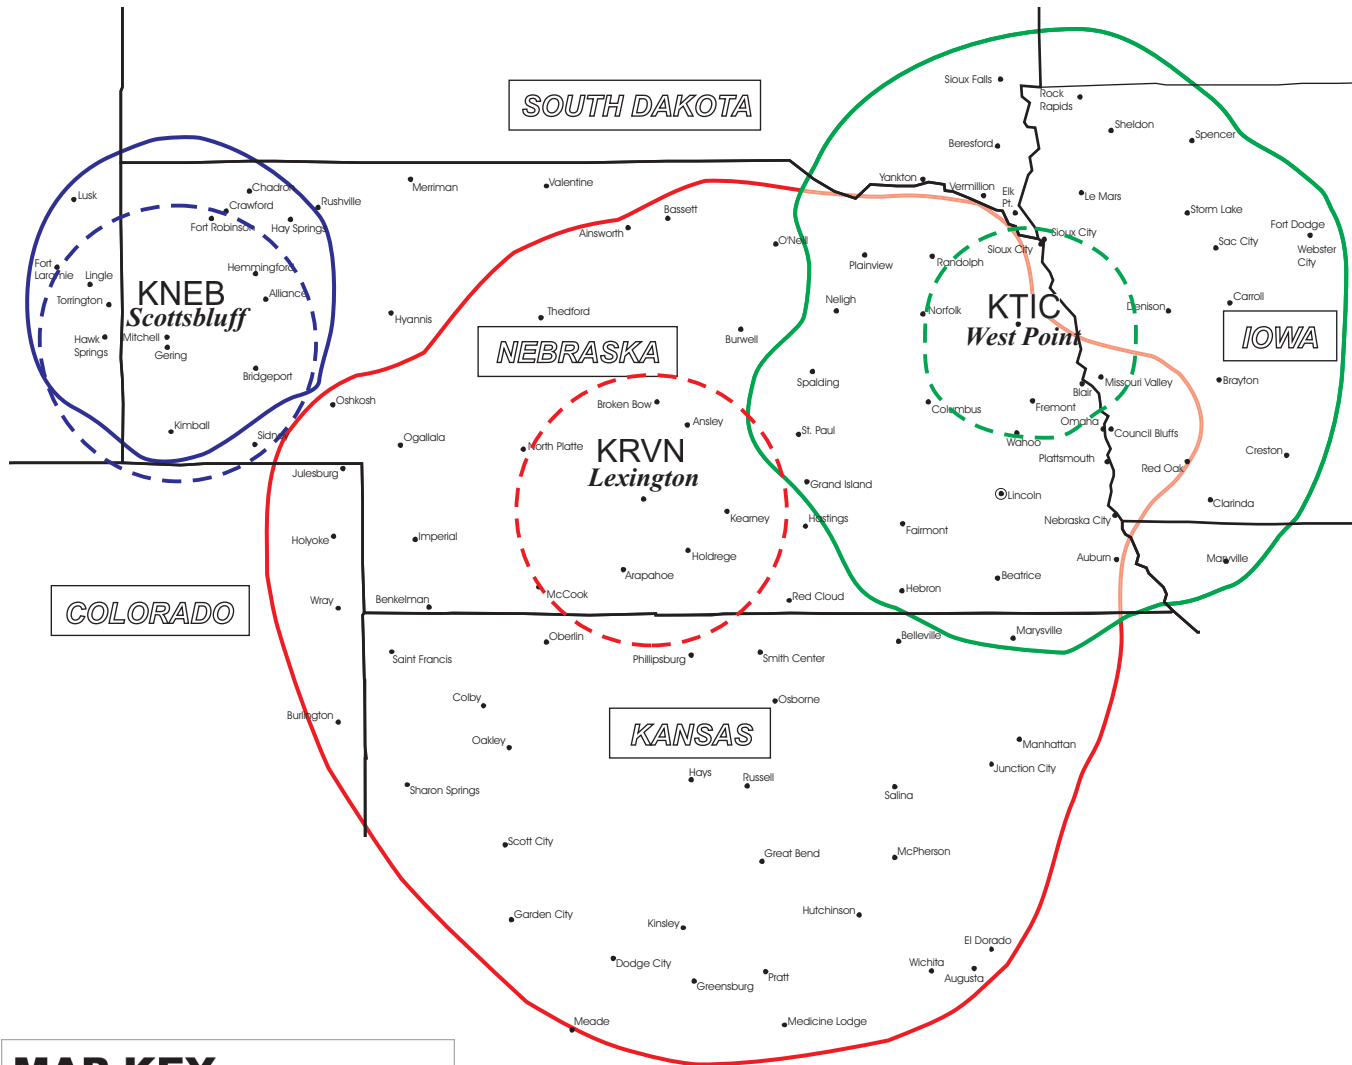

Rural Radio Network

MAP KEY

KRVN 880 AM ——— (Solid Red Line)
KNEB 960 AM ——— (Solid Blue Line)
KTIC 840 AM ——— (Solid Green Line)
 Daytime predicted coverage 0.5 mV/m contour

KRVN 93.1 FM - - - - (Dashed Red Line)
KNEB 94.1 FM - - - - (Dashed Blue Line)
KTIC 107.9 FM - - - - (Dashed Green Line)
 Predicted coverage 50 dBu contour