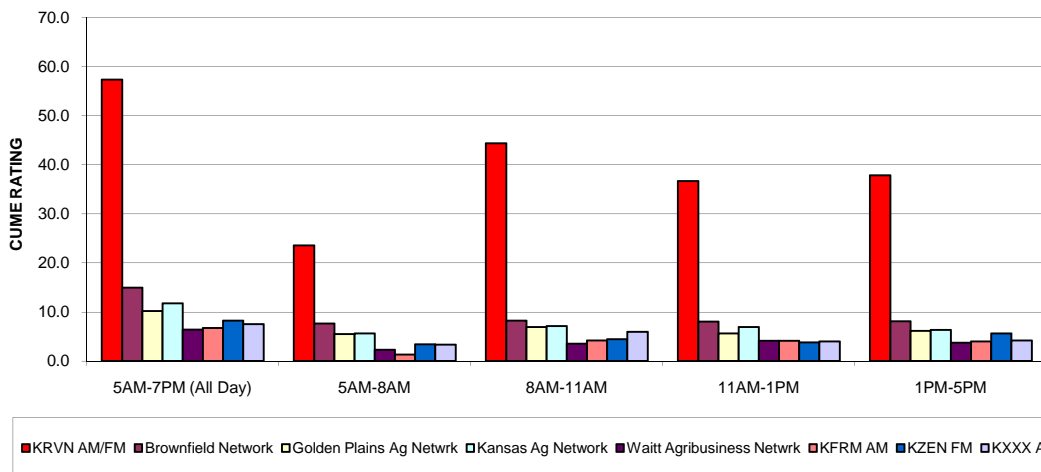

SURVEY METHOD was by telephone interview of farmers/ranchers with \$50,000+ in annual sales of agricultural products. Surveys were conducted in Spring 2008 by Ag Media Research.

AQH SHARE is a station's Average Quarter Hour persons audience expressed as a percent of the farm radio listenership in the selected area (share of audience during an average quarter hour).

CUME RATING is a station's total farm audience expressed as a percent of the farm population in the selected area (share of population that tuned in at least once during the daypart).

© 2008 Ag Media Research

MAP KEY

KRVN 880 AM —————
 Daytime predicted coverage 0.5 mV/m contour

KRVN 93.1 FM - - - - -
 Predicted coverage 50 dBu contour

2008 Agricultural Audience Data

KRVN AM/FM 105-County Primary Market Area

Commodity: ALL SURVEYS

	5AM-7PM (All Day)		5AM-8AM		8AM-11AM		11AM-1PM		1PM-5PM	
	AQH SHR	CUME RTG	AQH SHR	CUME RTG	AQH SHR	CUME RTG	AQH SHR	CUME RTG	AQH SHR	CUME RTG
KRVN AM/FM	42.3	57.3	35.7	23.5	46.6	44.3	45.0	36.6	41.3	37.8
Brownfield Network	10.0	14.9	11.7	7.6	9.0	8.2	9.7	8.0	10.4	8.1
Golden Plains Ag Netwrk	7.0	10.2	7.8	5.5	7.0	6.9	7.1	5.6	6.8	6.1
Kansas Ag Network	7.1	11.7	8.2	5.6	7.9	7.1	7.2	6.9	6.8	6.3
Waitt Agribusiness Ntwrk	4.0	6.4	3.2	2.3	3.7	3.5	4.8	4.1	4.5	3.7
KFRM AM	3.5	6.7	1.5	1.3	4.4	4.2	4.2	4.1	3.4	4.0
KZEN FM	5.1	8.2	5.1	3.4	4.2	4.4	4.9	3.8	6.0	5.6
KXXX AM	5.3	7.5	4.6	3.3	5.9	5.9	5.7	4.0	5.2	4.2