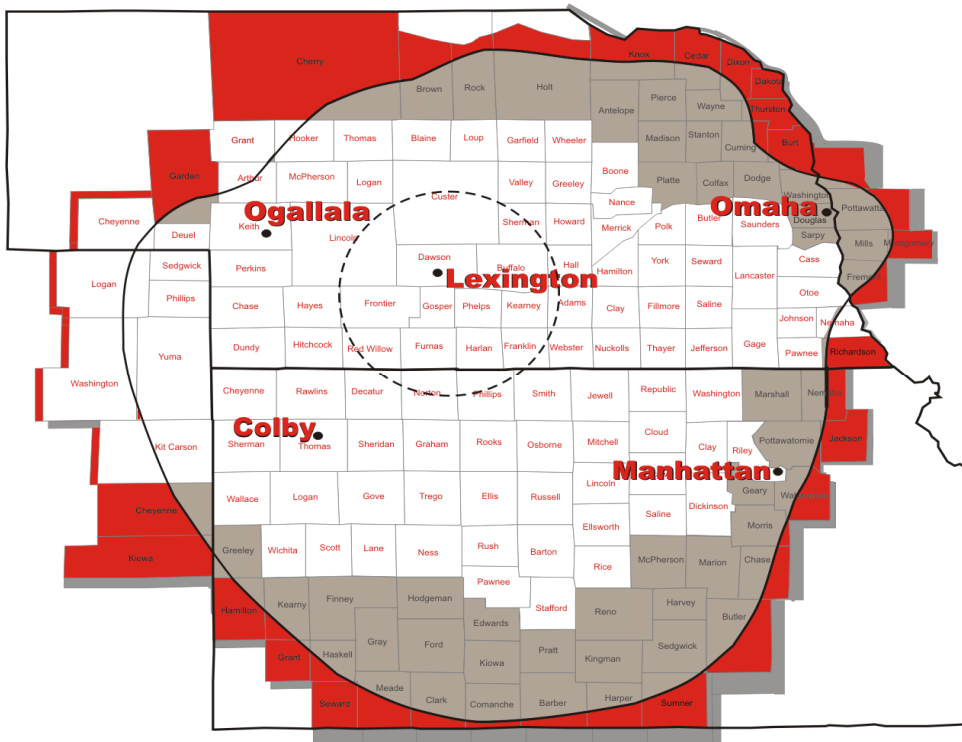

MAP KEY

KRVN 880 AM —————
 Daytime predicted coverage 0.5 mV/m contour

KRVN 93.1 FM - - - - -
 Predicted coverage 50 dBu contour

2008 Agricultural Audience Data

KRVN AM/FM 105-County Primary Market Area

Commodity: ALL SURVEYS

	5AM-7PM (All Day)		5AM-8AM		8AM-11AM		11AM-1PM		1PM-5PM	
	AQH SHR	CUME RTG	AQH SHR	CUME RTG	AQH SHR	CUME RTG	AQH SHR	CUME RTG	AQH SHR	CUME RTG
KRVN AM/FM	42.3	57.3	35.7	23.5	46.6	44.3	45.0	36.6	41.3	37.8
Brownfield Network	10.0	14.9	11.7	7.6	9.0	8.2	9.7	8.0	10.4	8.1
Golden Plains Ag Netwrk	7.0	10.2	7.8	5.5	7.0	6.9	7.1	5.6	6.8	6.1
Kansas Ag Network	7.1	11.7	8.2	5.6	7.9	7.1	7.2	6.9	6.8	6.3
Waitt Agribusiness Ntwrk	4.0	6.4	3.2	2.3	3.7	3.5	4.8	4.1	4.5	3.7
KFRM AM	3.5	6.7	1.5	1.3	4.4	4.2	4.2	4.1	3.4	4.0
KZEN FM	5.1	8.2	5.1	3.4	4.2	4.4	4.9	3.8	6.0	5.6
KXXX AM	5.3	7.5	4.6	3.3	5.9	5.9	5.7	4.0	5.2	4.2

NEBRASKA Adams, Arthur, Blaine, Boone, Buffalo, Butler, Brown, Cass, Chase, Cheyenne, Clay, Custer, Dawson, Deuel, Dundy, Fillmore, Franklin, Frontier, Furnas, Gage, Garfield, Gosper, Grant, Greeley, Hall, Hamilton, Harlan, Hayes, Hitchcock, Hooker, Howard, Jefferson, Johnson, Kearney, Keith, Lancaster, Lincoln, Logan, Loup, McPherson, Merrick, Nance, Nemaha, Nuckolls, Otoe, Pawnee, Perkins, Phelps, Polk, Red Willow, Rock, Saunders, Saline, Seward, Sherman, Thayer, Thomas, Valley, Webster, Wheeler, York

KANSAS Barton, Cheyenne, Clay, Cloud, Decatur, Ellis, Ellsworth, Gove, Graham, Greeley, Jewell, Lane, Lincoln, Logan, Mitchell, Ness, Norton, Osborne, Ottawa, Pawnee, Phillips, Rawlins, Republic, Rice, Rooks, Rush, Russell, Saline, Scott, Sheridan, Sherman, Smith, Stafford, Thomas, Trego, Wallace, Washington, Wichita