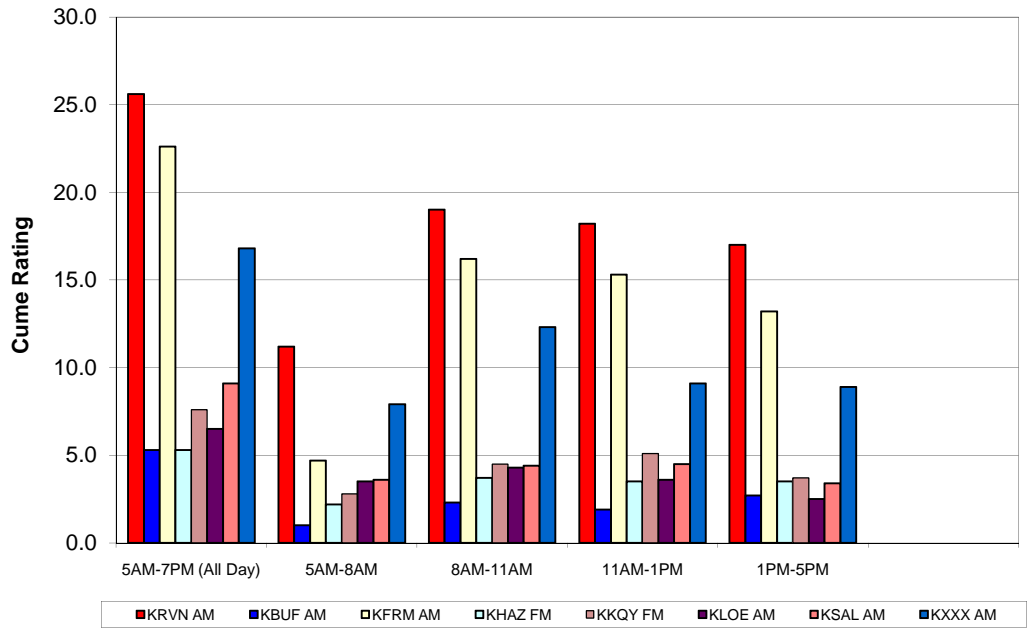

### KRVN AM Kansas 36-County Primary Market Area

Commodity: ALL SURVEYS

	5AM-7PM (All Day)		5AM-8AM		8AM-11AM		11AM-1PM		1PM-5PM	
	AQH	CUME	AQH	CUME	AQH	CUME	AQH	CUME	AQH	CUME
	SHR	RTG	SHR	RTG	SHR	RTG	SHR	RTG	SHR	RTG
<b>KRVN AM</b>	<b>16.3</b>	<b>25.6</b>	<b>17.9</b>	<b>11.2</b>	<b>16.2</b>	<b>19.0</b>	<b>17.6</b>	<b>18.2</b>	<b>16.2</b>	<b>17.0</b>
KBUF AM	2.2	5.3	1.5	1.0	2.3	2.3	1.6	1.9	2.9	2.7
KFRM AM	12.9	22.6	5.7	4.7	16.4	16.2	15.7	15.3	11.6	13.2
KHAZ FM	3.8	5.3	2.9	2.2	4.3	3.7	4.1	3.5	3.8	3.5
KKQY FM	5.7	7.6	3.8	2.8	5.4	4.5	6.4	5.1	6.0	3.7
KLOE AM	2.9	6.5	5.1	3.5	3.0	4.3	3.2	3.6	2.4	2.5
KSAL AM	2.5	9.1	5.7	3.6	1.8	4.4	2.1	4.5	2.6	3.4
KXXX AM	12.0	16.8	12.0	7.9	13.7	12.3	12.6	9.1	10.8	8.9